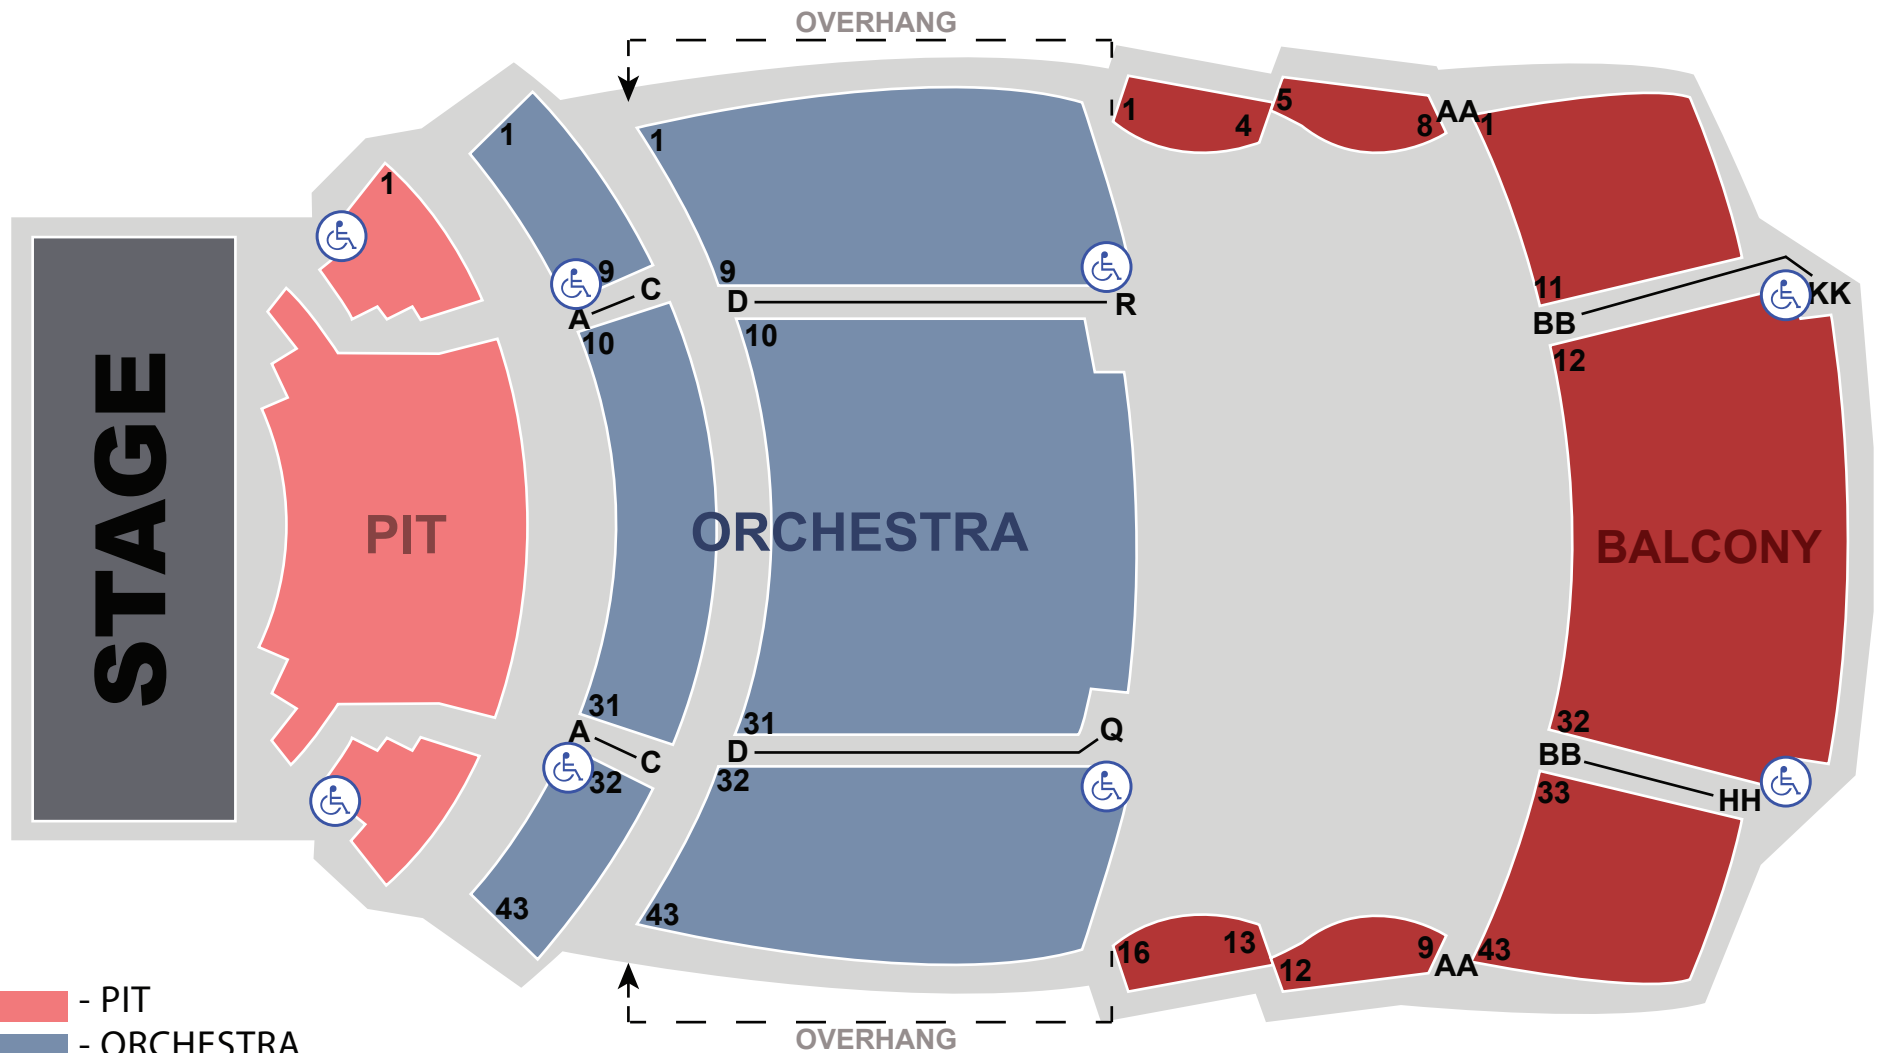

Ocean City Convention Center

OCEAN CITY, MD

PERFORMANCE ARTS CENTER AT R.E. POWELL CONVENTION CENTER

- PIT
- ORCHESTRA
- BALCONY
- ACCESSIBLE